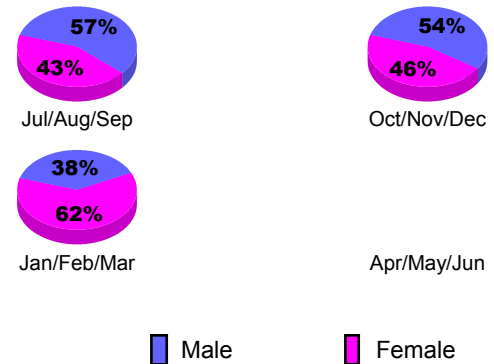

Membership Results 2012-2013
Goal, New, Dropped, Gain/Loss

YTD Status Quo Clubs 2012-2013

Status Quo Clubs Compared to Status Quo Members

Gender Comparison 2012-2013

Club Gain/Loss 2012-2013

Membership Gain/Loss 2012-2013