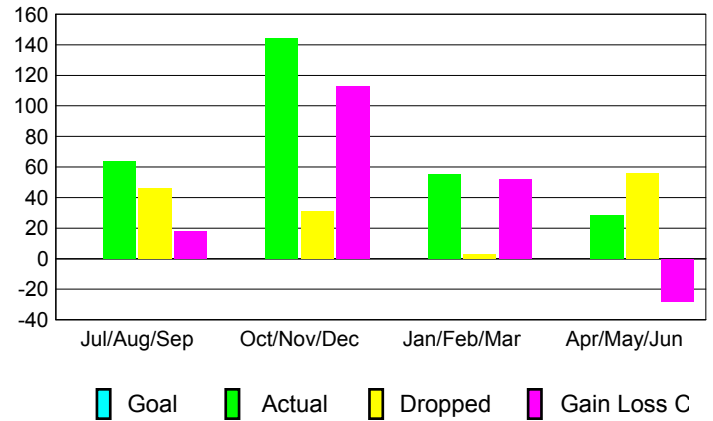

GMT: **SOMSAKDI LOVISUTH**

Location: **THAILAND**

GMT CA: **5**

CLUBS

Month	New Club Goal	Actual New Clubs	Actual Dropped Clubs	Gain/Loss of Clubs
2012-2013				
Jul/Aug/Sep		1	1	0
Oct/Nov/Dec		2	1	1
Jan/Feb/Mar		0	0	0
Apr/May/Jun		0	0	0
Totals		3	2	1

Club Results 2012-2013
Goal, New, Dropped, Gain/Loss

MEMBERSHIP

Month	Net Memb Goal	Actual New Memb	Actual Dropped Memb	Gain/Loss of Memb
2012-2013				
Jul/Aug/Sep		64	46	18
Oct/Nov/Dec		144	31	113
Jan/Feb/Mar		55	3	52
Apr/May/Jun		28	56	-28
Totals		291	136	155

Membership Results 2012-2013
Goal, New, Dropped, Gain/Loss

YTD Status Quo Clubs 2012-2013

Status Quo Clubs Compared to Status Quo Members

Gender Comparison 2012-2013

Club Gain/Loss 2012-2013

Membership Gain/Loss 2012-2013