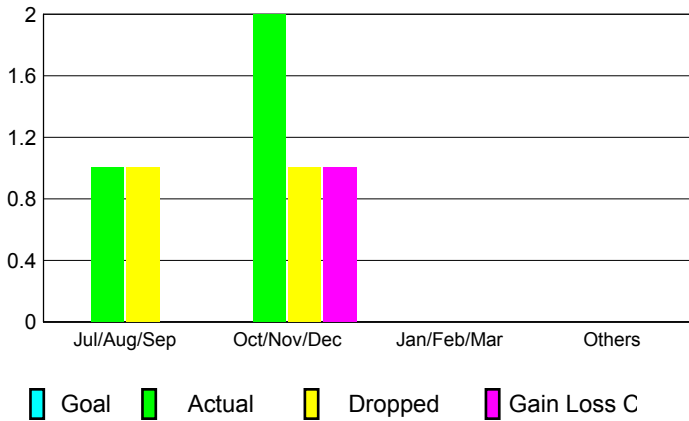

GMT: **SOMSAKDI LOVISUTH**

Location: **THAILAND**

GMT CA: **5**

CLUBS

Month	New Club Goal	Actual New Clubs	Actual Dropped Clubs	Gain/Loss of Clubs
2012-2013				
Jul/Aug/Sep		1	1	0
Oct/Nov/Dec		2	1	1
Jan/Feb/Mar		0	0	0
Apr/May/Jun		0	0	0
Totals		3	2	1

Club Results 2012-2013
Goal, New, Dropped, Gain/Loss

MEMBERSHIP

Month	Net Memb Goal	Actual New Memb	Actual Dropped Memb	Gain/Loss of Memb
2012-2013				
Jul/Aug/Sep		64	46	18
Oct/Nov/Dec		144	31	113
Jan/Feb/Mar		55	3	52
Apr/May/Jun		28	56	-28
Totals		291	136	155